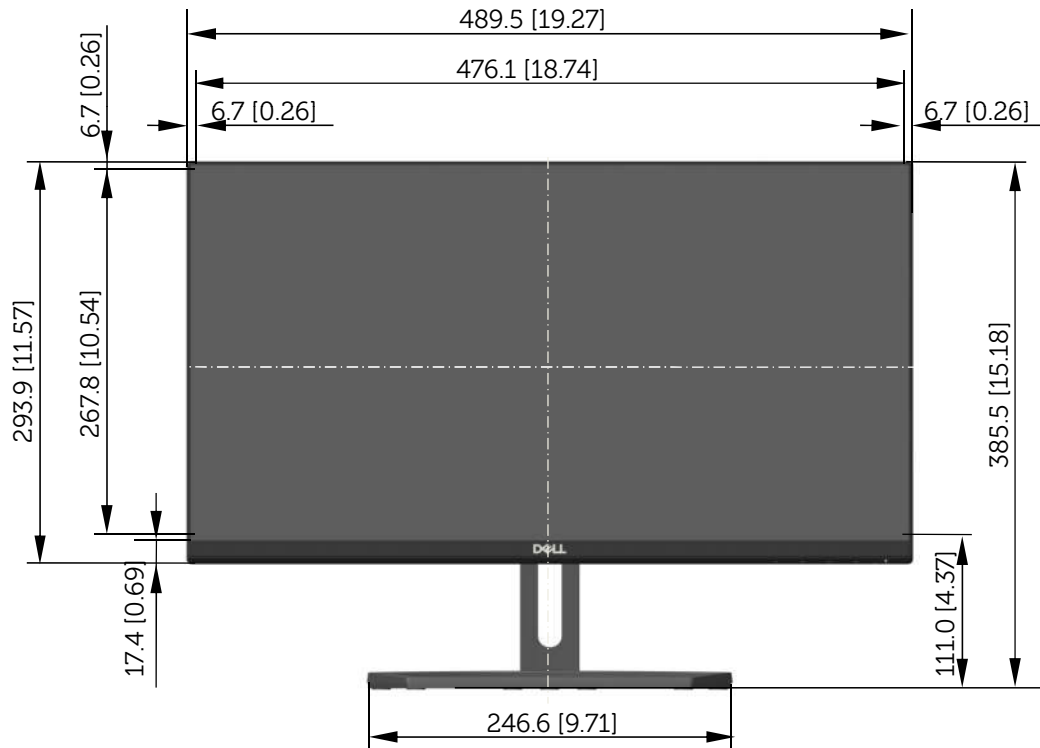

# S2218H / S2218M Outline Dimension

Unit: mm (inch)  
 Dimension: Nominal  
 Scale: Not to scale

Back view of Monitor without stand

# S2318H / S2318M Outline Dimension

Unit: mm (inch)  
 Dimension: Nominal  
 Scale: Not to scale

Back view of Monitor without stand