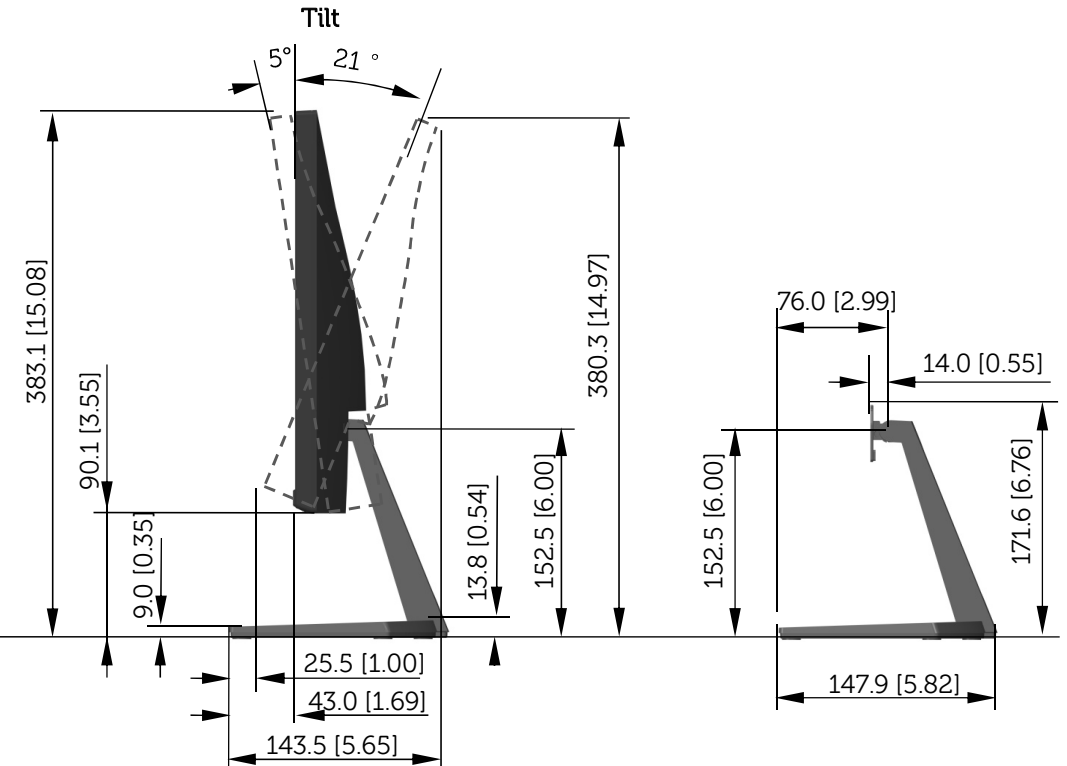

# S2218H / S2218M Outline Dimension

Unit: mm (inch)  
 Dimension: Nominal  
 Scale: Not to scale

Back view of Monitor without stand

# S2318H / S2318M Outline Dimension

Unit: mm (inch)  
 Dimension: Nominal  
 Scale: Not to scale

Back view of Monitor without stand