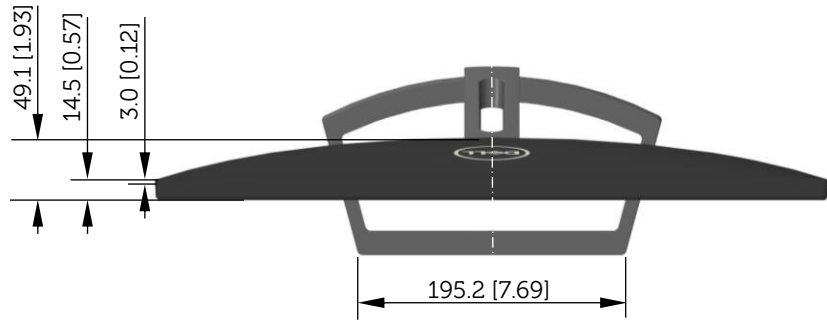

# S2218H / S2218M Outline Dimension

Unit: mm (inch)  
 Dimension: Nominal  
 Scale: Not to scale

Back view of Monitor without stand

# S2318H / S2318M Outline Dimension

Unit: mm (inch)  
 Dimension: Nominal  
 Scale: Not to scale

Back view of Monitor without stand