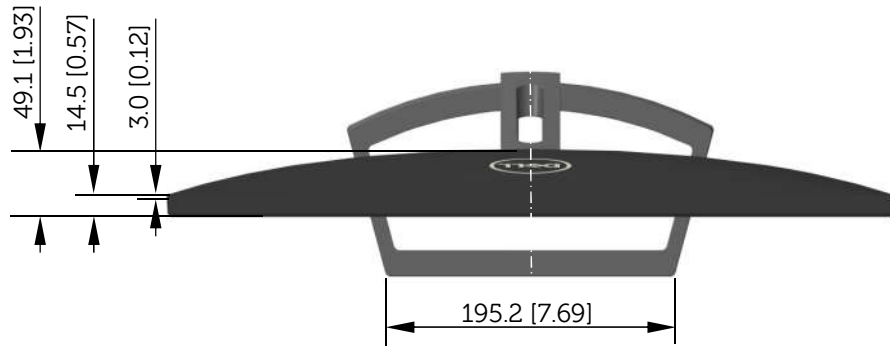

# S2218H / S2218M Outline Dimension

Unit: mm (inch)  
 Dimension: Nominal  
 Scale: Not to scale

Back view of Monitor without stand

# S2318H / S2318M Outline Dimension

Unit: mm (inch)  
 Dimension: Nominal  
 Scale: Not to scale

Back view of Monitor without stand